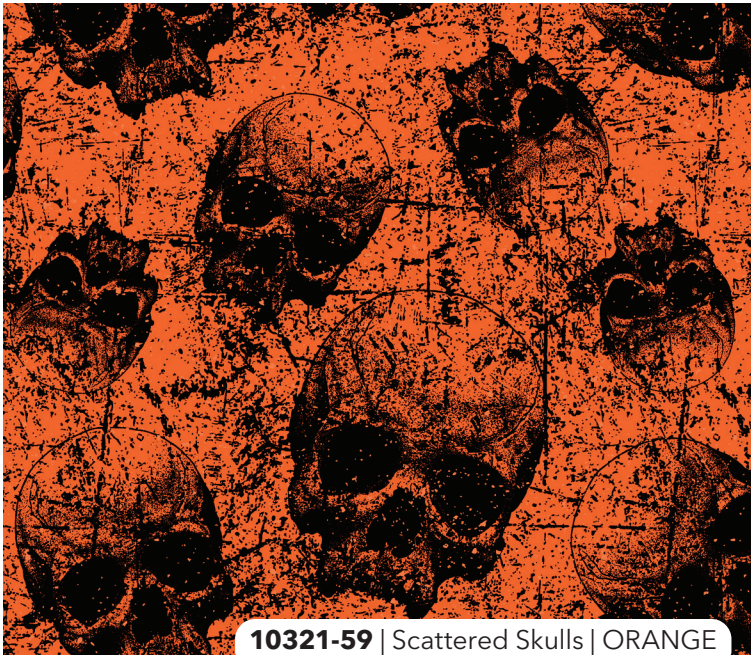

# Frightful

by Patrick Lose

10316-10 | Bats Attack | WHITE

10316-59 | Bats Attack | ORANGE

10320-10 | Halloween Harlequin | WHITE

10320-99 | Halloween Harlequin | BLACK

10318-10 | Distressed Stripe | MULTI

10319-99 | Electrifying | STORMY NIGHT

10317-98 | Creepy-Crawly | BLACK

10317-99 | Creepy-Crawly | IN THE DARK

**10321-10** | Scattered Skulls | WHITE

**10322-99** | Scratched and Spattered | BLACK

**10321-59** | Scattered Skulls | ORANGE

**10322-58** | Scratched and Spattered | ORANGE

**10323-59** | Weathered | ORANGE

**10321-99** | Scattered Skulls | MIDNIGHT

**10323-99** | Weathered | BLACK