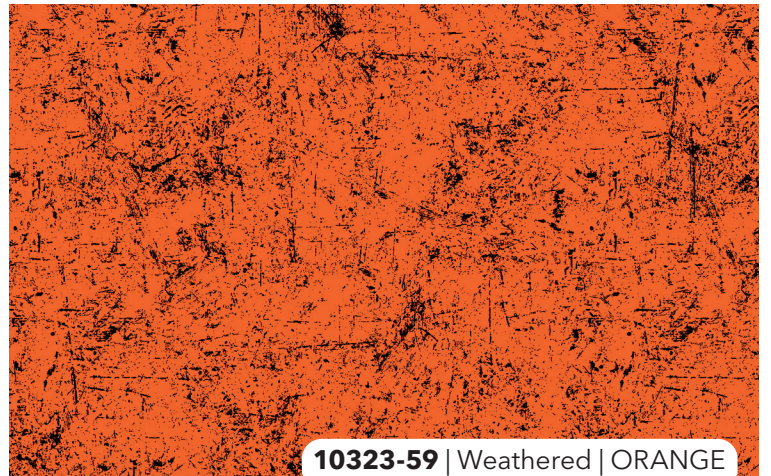

# Frightful

by Patrick Lose

10316-10 | Bats Attack | WHITE

10316-59 | Bats Attack | ORANGE

10320-10 | Halloween Harlequin | WHITE

10320-99 | Halloween Harlequin | BLACK

10318-10 | Distressed Stripe | MULTI

10319-99 | Electrifying | STORMY NIGHT

10317-98 | Creepy-Crawly | BLACK

10317-99 | Creepy-Crawly | IN THE DARK

**10321-10** | Scattered Skulls | WHITE

**10322-99** | Scratched and Spattered | BLACK

**10321-59** | Scattered Skulls | ORANGE

**10322-58** | Scratched and Spattered | ORANGE

**10323-59** | Weathered | ORANGE

**10321-99** | Scattered Skulls | MIDNIGHT

**10323-99** | Weathered | BLACK