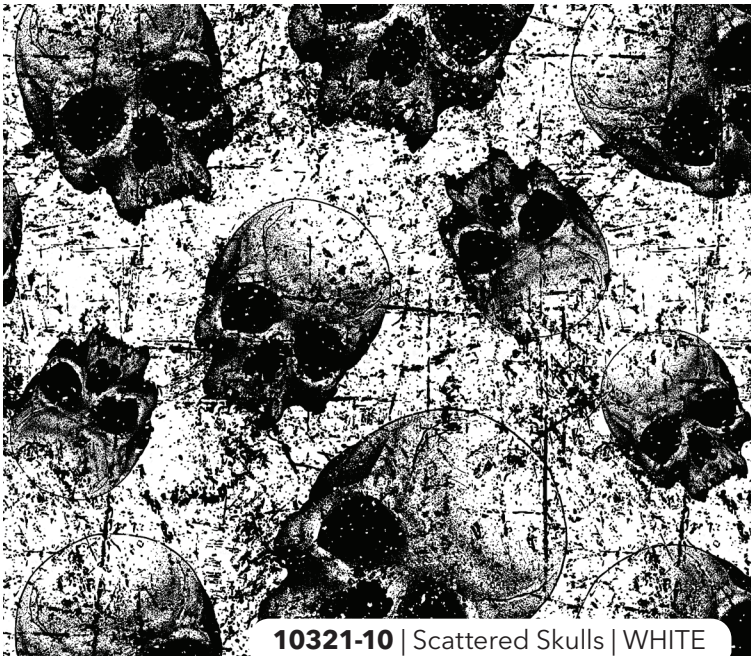

# Frightful

by Patrick Lose

10316-10 | Bats Attack | WHITE

10316-59 | Bats Attack | ORANGE

10320-10 | Halloween Harlequin | WHITE

10320-99 | Halloween Harlequin | BLACK

10318-10 | Distressed Stripe | MULTI

10319-99 | Electrifying | STORMY NIGHT

10317-98 | Creepy-Crawly | BLACK

10317-99 | Creepy-Crawly | IN THE DARK

**10321-10** | Scattered Skulls | WHITE

**10322-99** | Scratched and Spattered | BLACK

**10321-59** | Scattered Skulls | ORANGE

**10322-58** | Scratched and Spattered | ORANGE