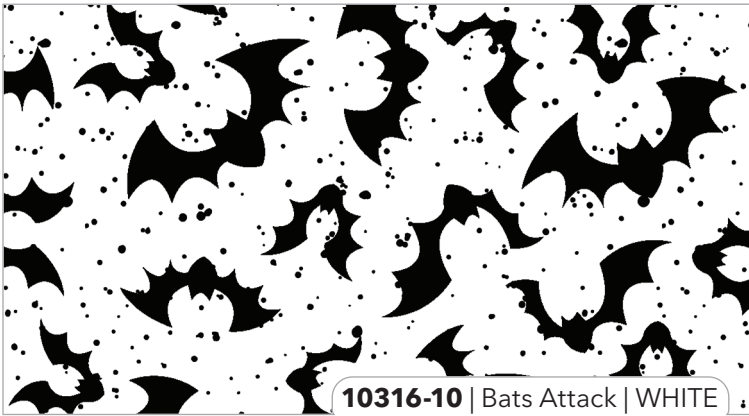

# Frightful

by Patrick Lose

10316-10 | Bats Attack | WHITE

10316-59 | Bats Attack | ORANGE

10320-10 | Halloween Harlequin | WHITE

10320-99 | Halloween Harlequin | BLACK

10318-10 | Distressed Stripe | MULTI

10319-99 | Electrifying | STORMY NIGHT

10317-98 | Creepy-Crawly | BLACK

10317-99 | Creepy-Crawly | IN THE DARK

**10321-10** | Scattered Skulls | WHITE

**10322-99** | Scratched and Spattered | BLACK

**10321-59** | Scattered Skulls | ORANGE

**10322-58** | Scratched and Spattered | ORANGE

**10323-59** | Weathered | ORANGE

**10321-99** | Scattered Skulls | MIDNIGHT

**10323-99** | Weathered | BLACK