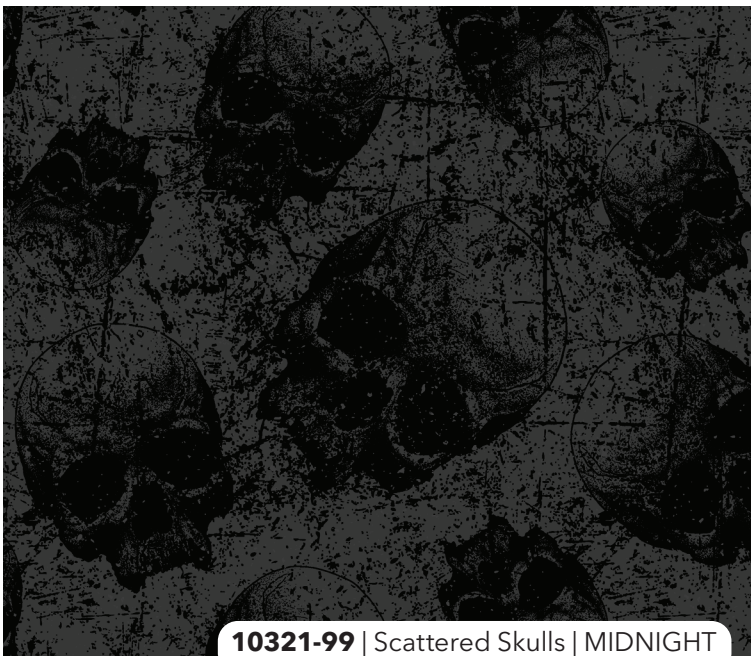

# Frightful

by Patrick Lose

10316-10 | Bats Attack | WHITE

10316-59 | Bats Attack | ORANGE

10320-10 | Halloween Harlequin | WHITE

10320-99 | Halloween Harlequin | BLACK

10318-10 | Distressed Stripe | MULTI

10319-99 | Electrifying | STORMY NIGHT

10317-98 | Creepy-Crawly | BLACK

10317-99 | Creepy-Crawly | IN THE DARK

**10321-10** | Scattered Skulls | WHITE

**10322-99** | Scratched and Spattered | BLACK

**10321-59** | Scattered Skulls | ORANGE

**10322-58** | Scratched and Spattered | ORANGE

**10323-59** | Weathered | ORANGE

**10321-99** | Scattered Skulls | MIDNIGHT

**10323-99** | Weathered | BLACK